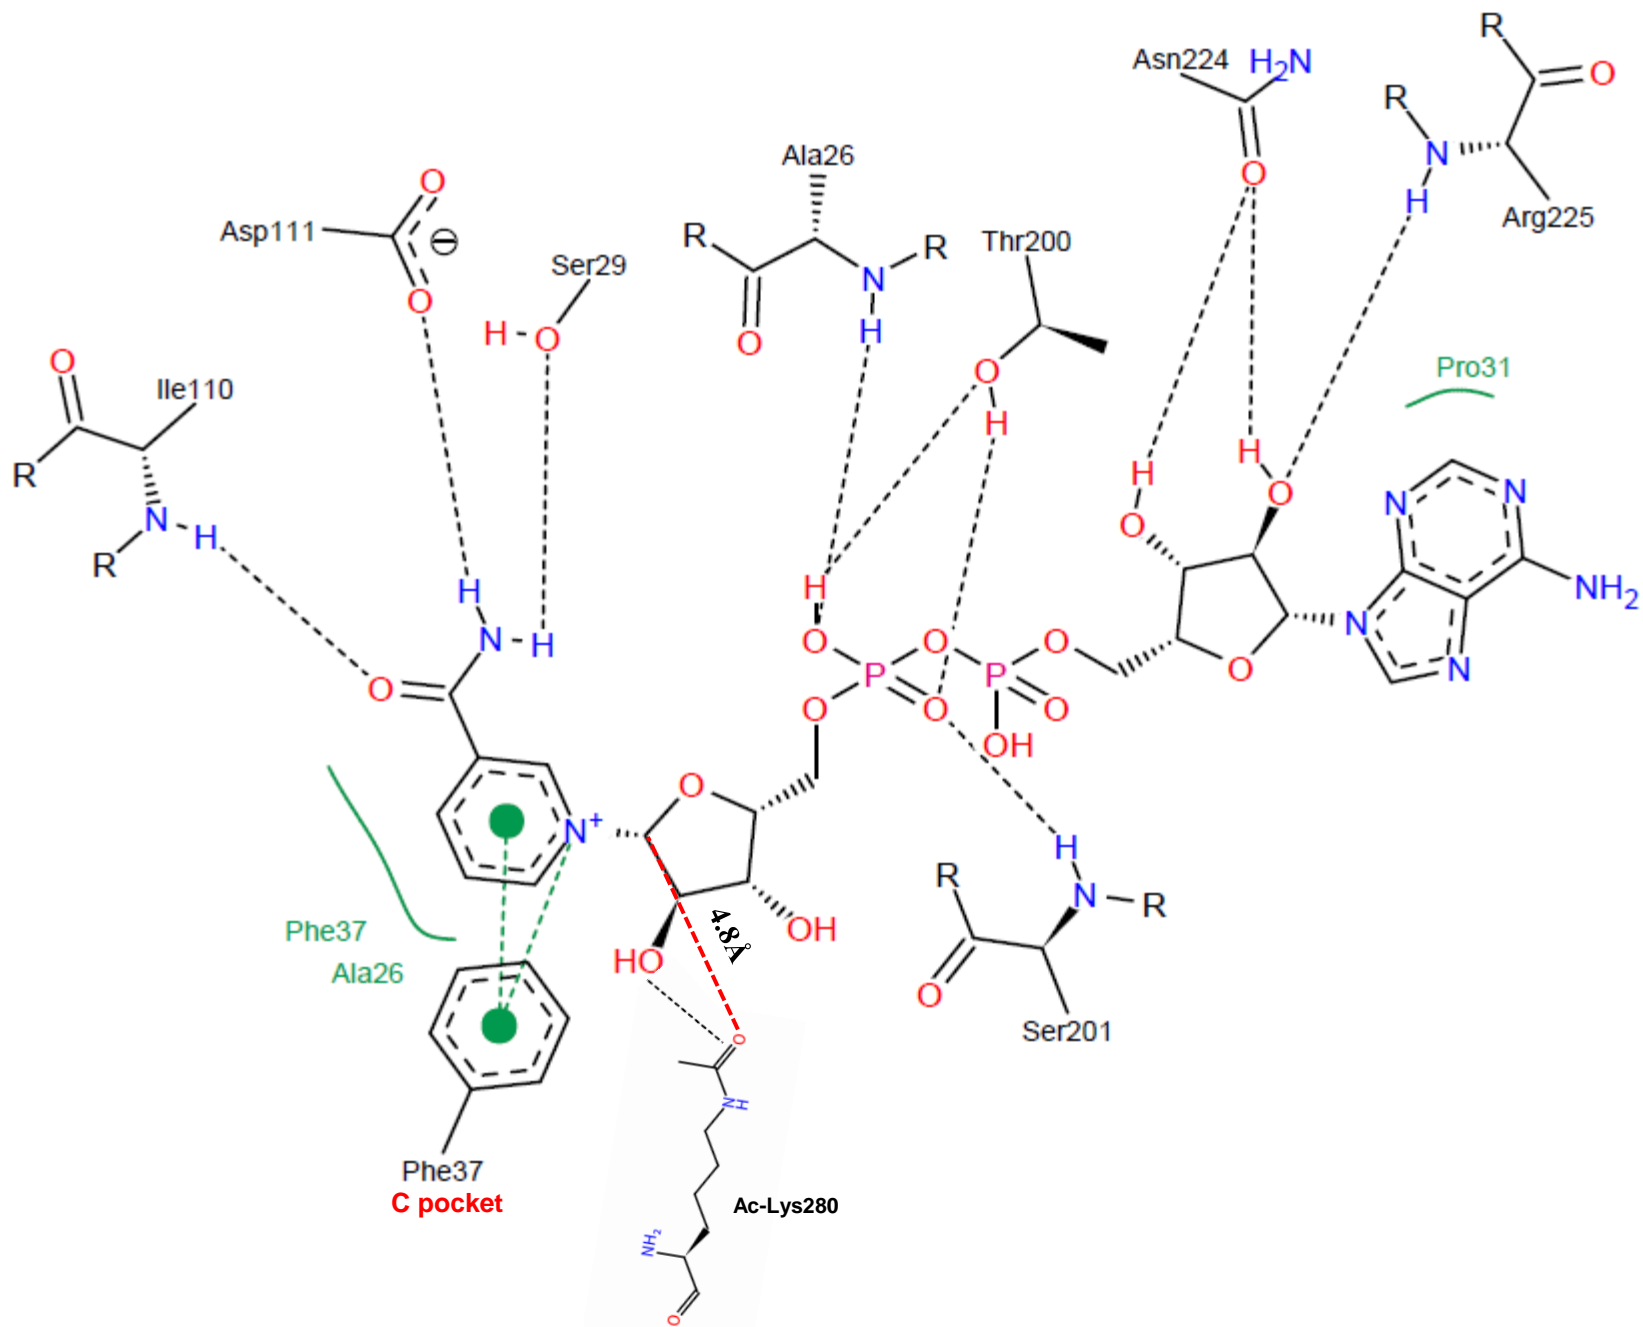

Sirt3/ternary (4FVT loop) – MD average

Sirt3/ternary (4BVG loop) – MD average

Sirt3/INT/NAM (4FVT loop) – MD average