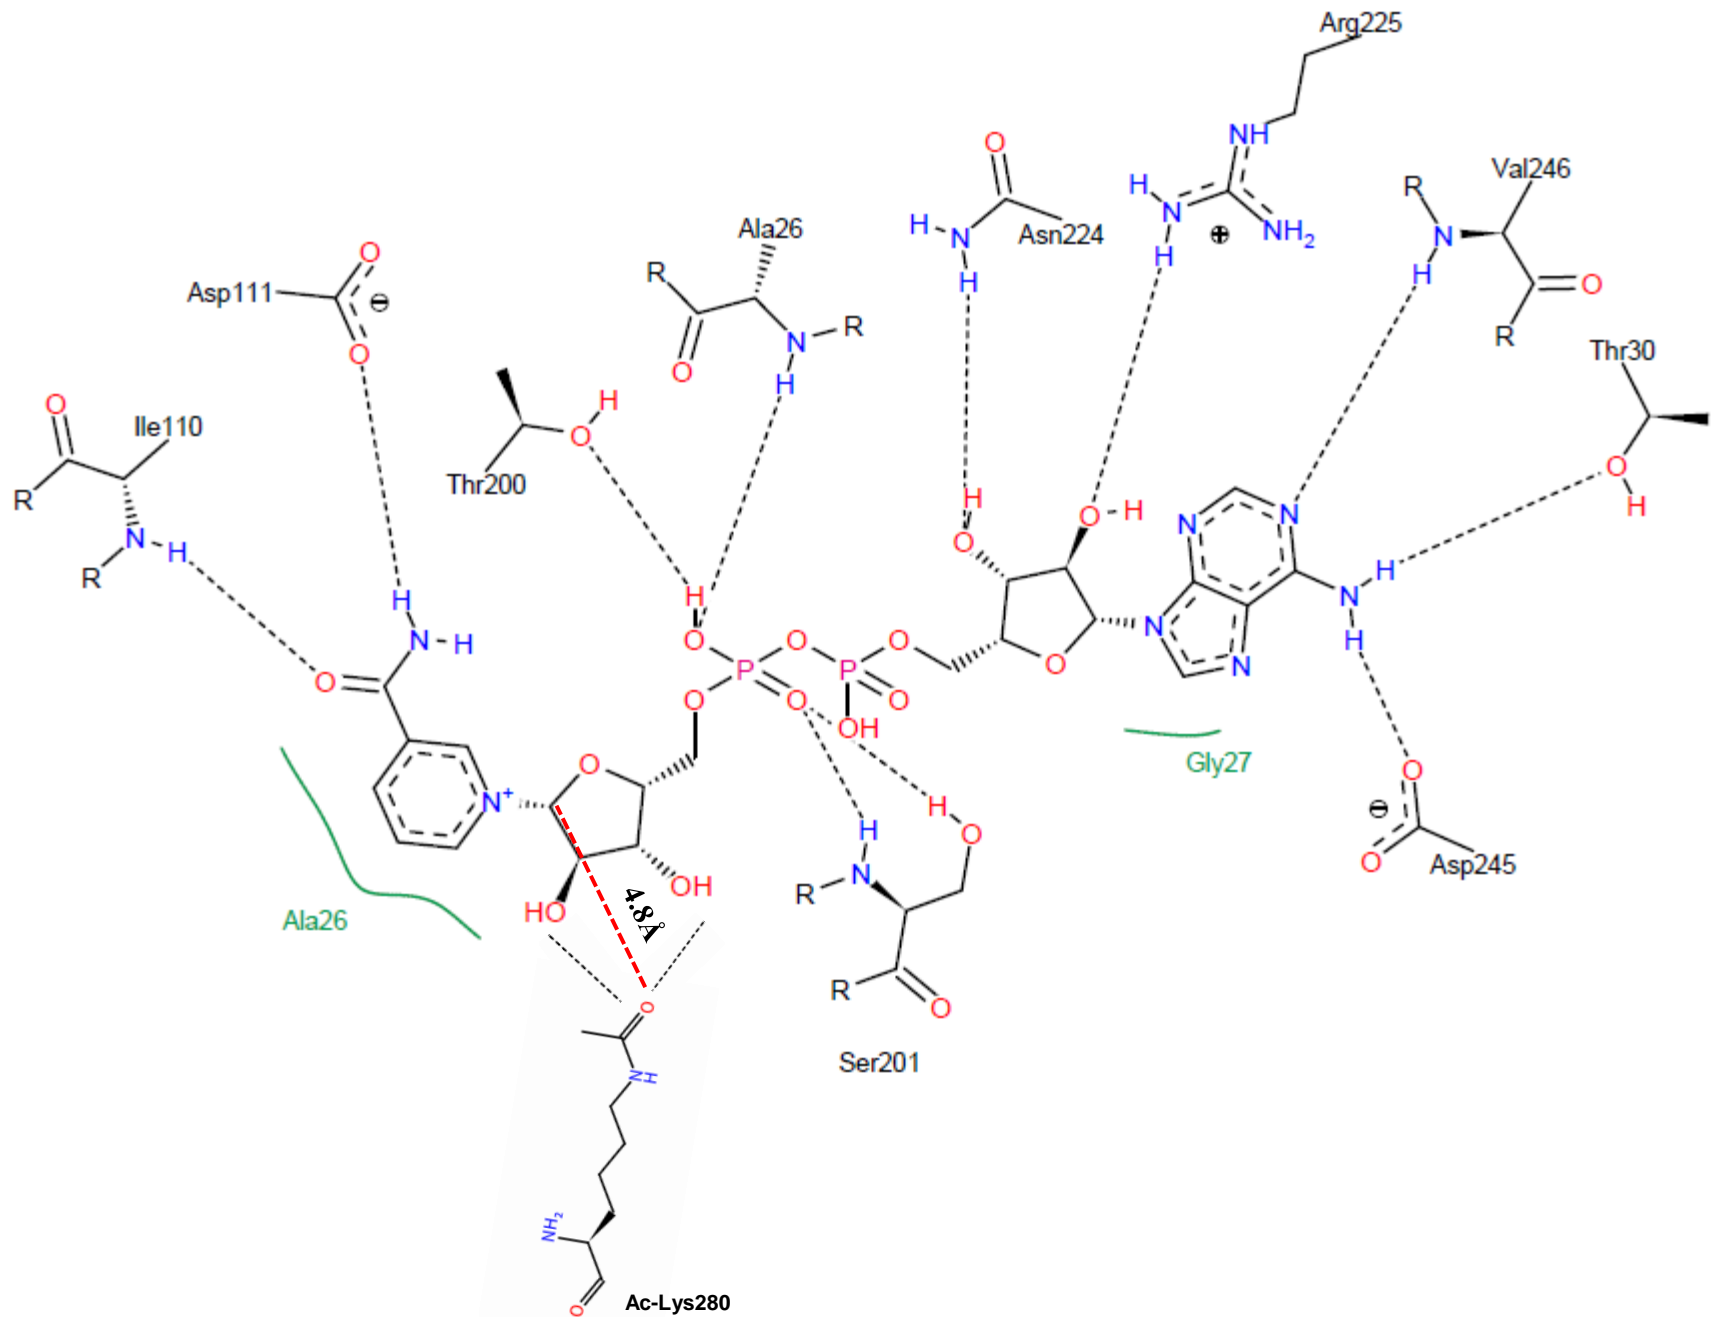

Sirt3/ternary (4FVT loop) – MD average

Sirt3/ternary (4BVG loop) – MD average

Sirt3/INT/NAM (4FVT loop) – MD average